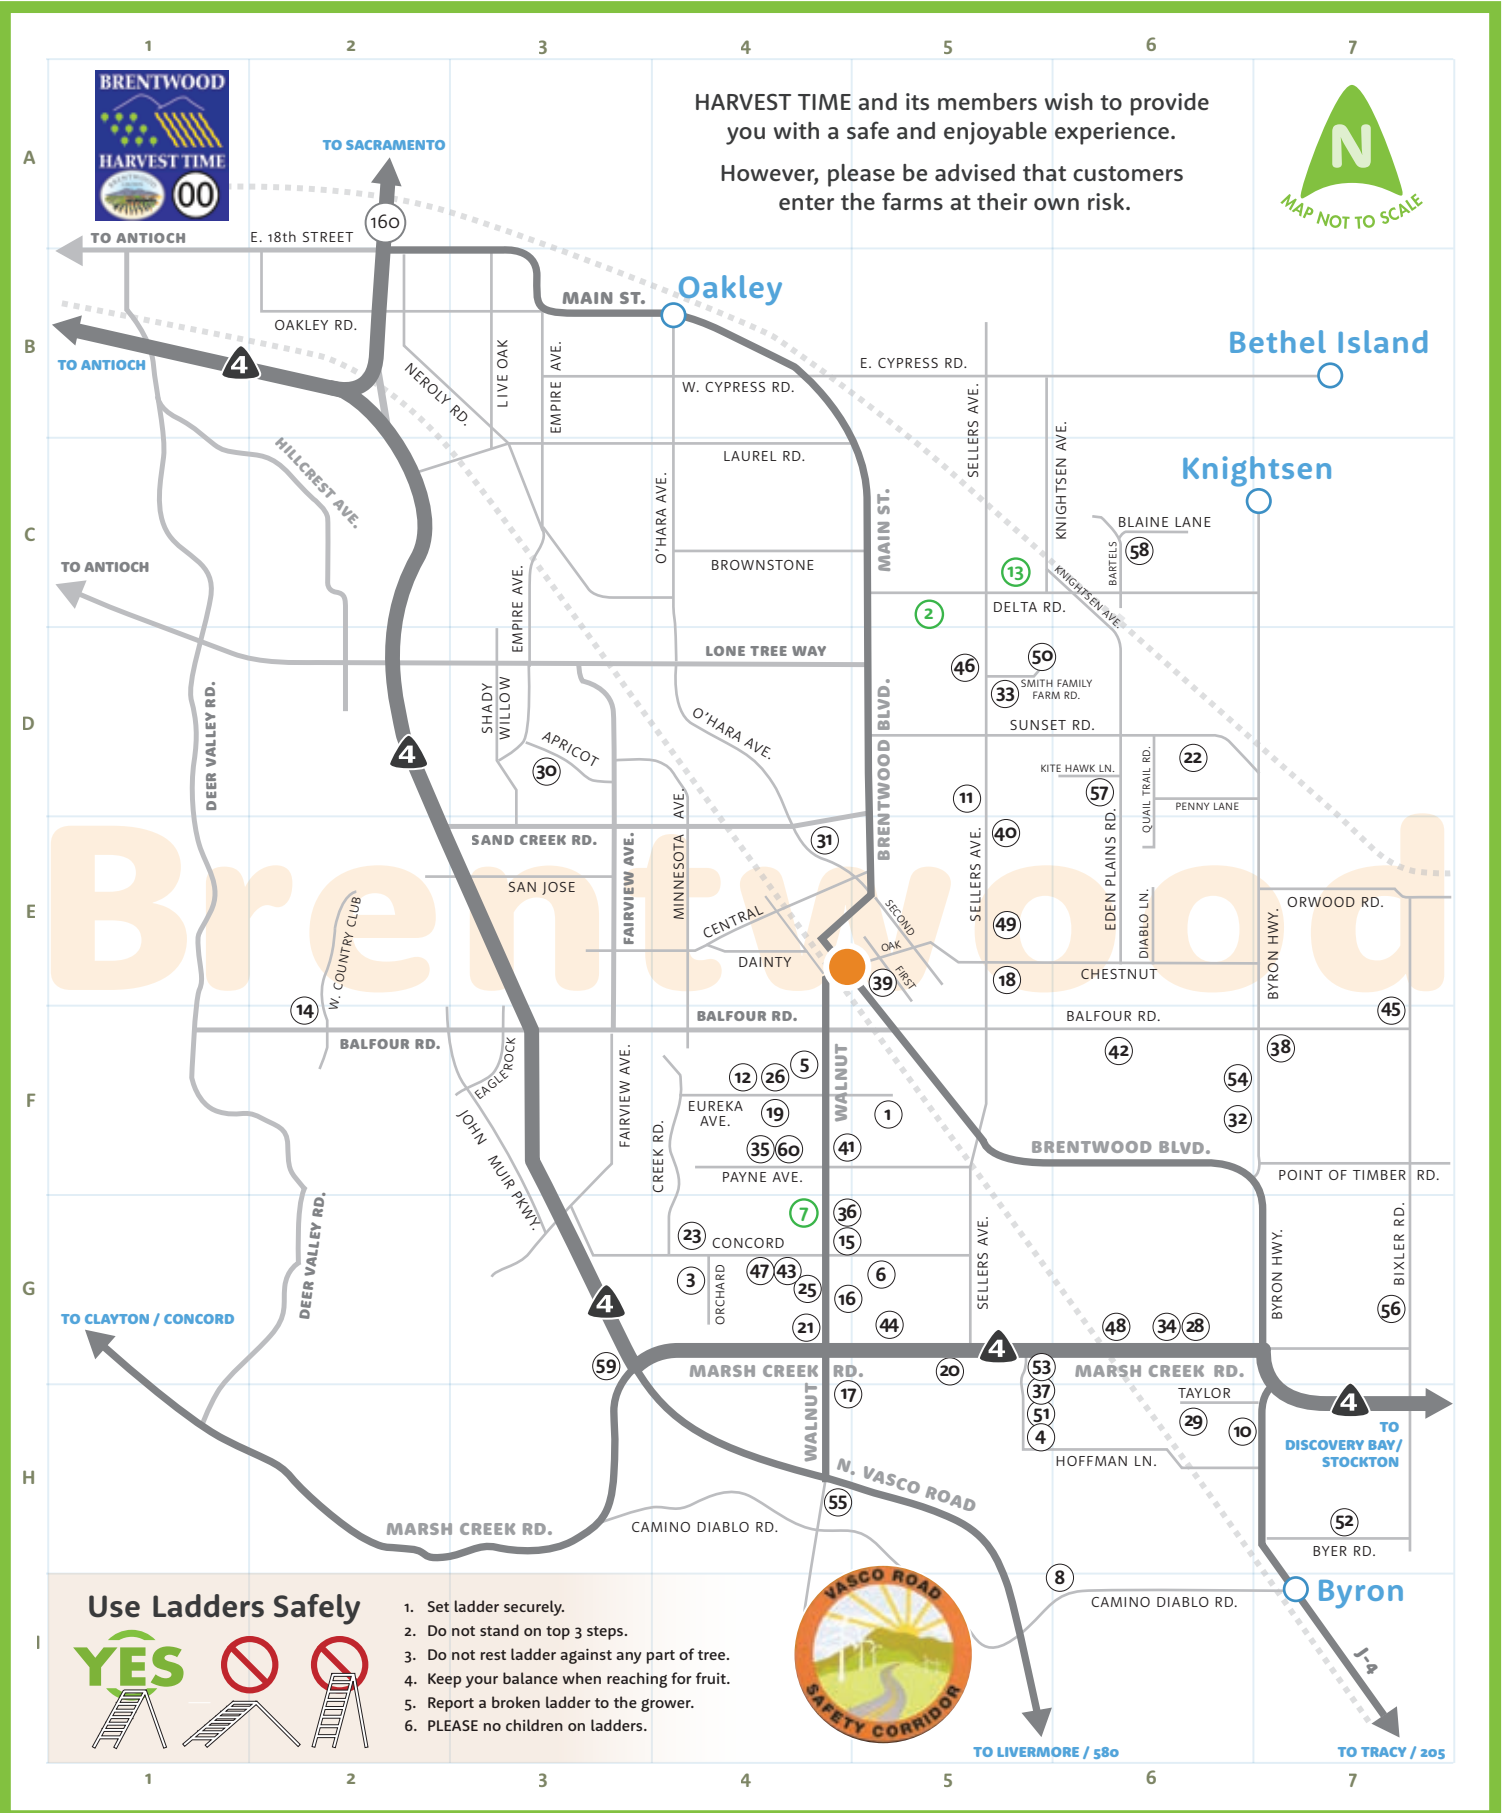

2019 Farm Trail Map

Farm-fresh & Delicious. Direct to You!

Vist our website: harvestforyou.com

HARVEST TIME and its members wish to provide you with a safe and enjoyable experience. However, please be advised that customers enter the farms at their own risk.

Use Ladders Safely

YES

1. Set ladder securely.
2. Do not stand on top 3 steps.
3. Do not rest ladder against any part of tree.
4. Keep your balance when reaching for fruit.
5. Report a broken ladder to the grower.
6. PLEASE no children on ladders.