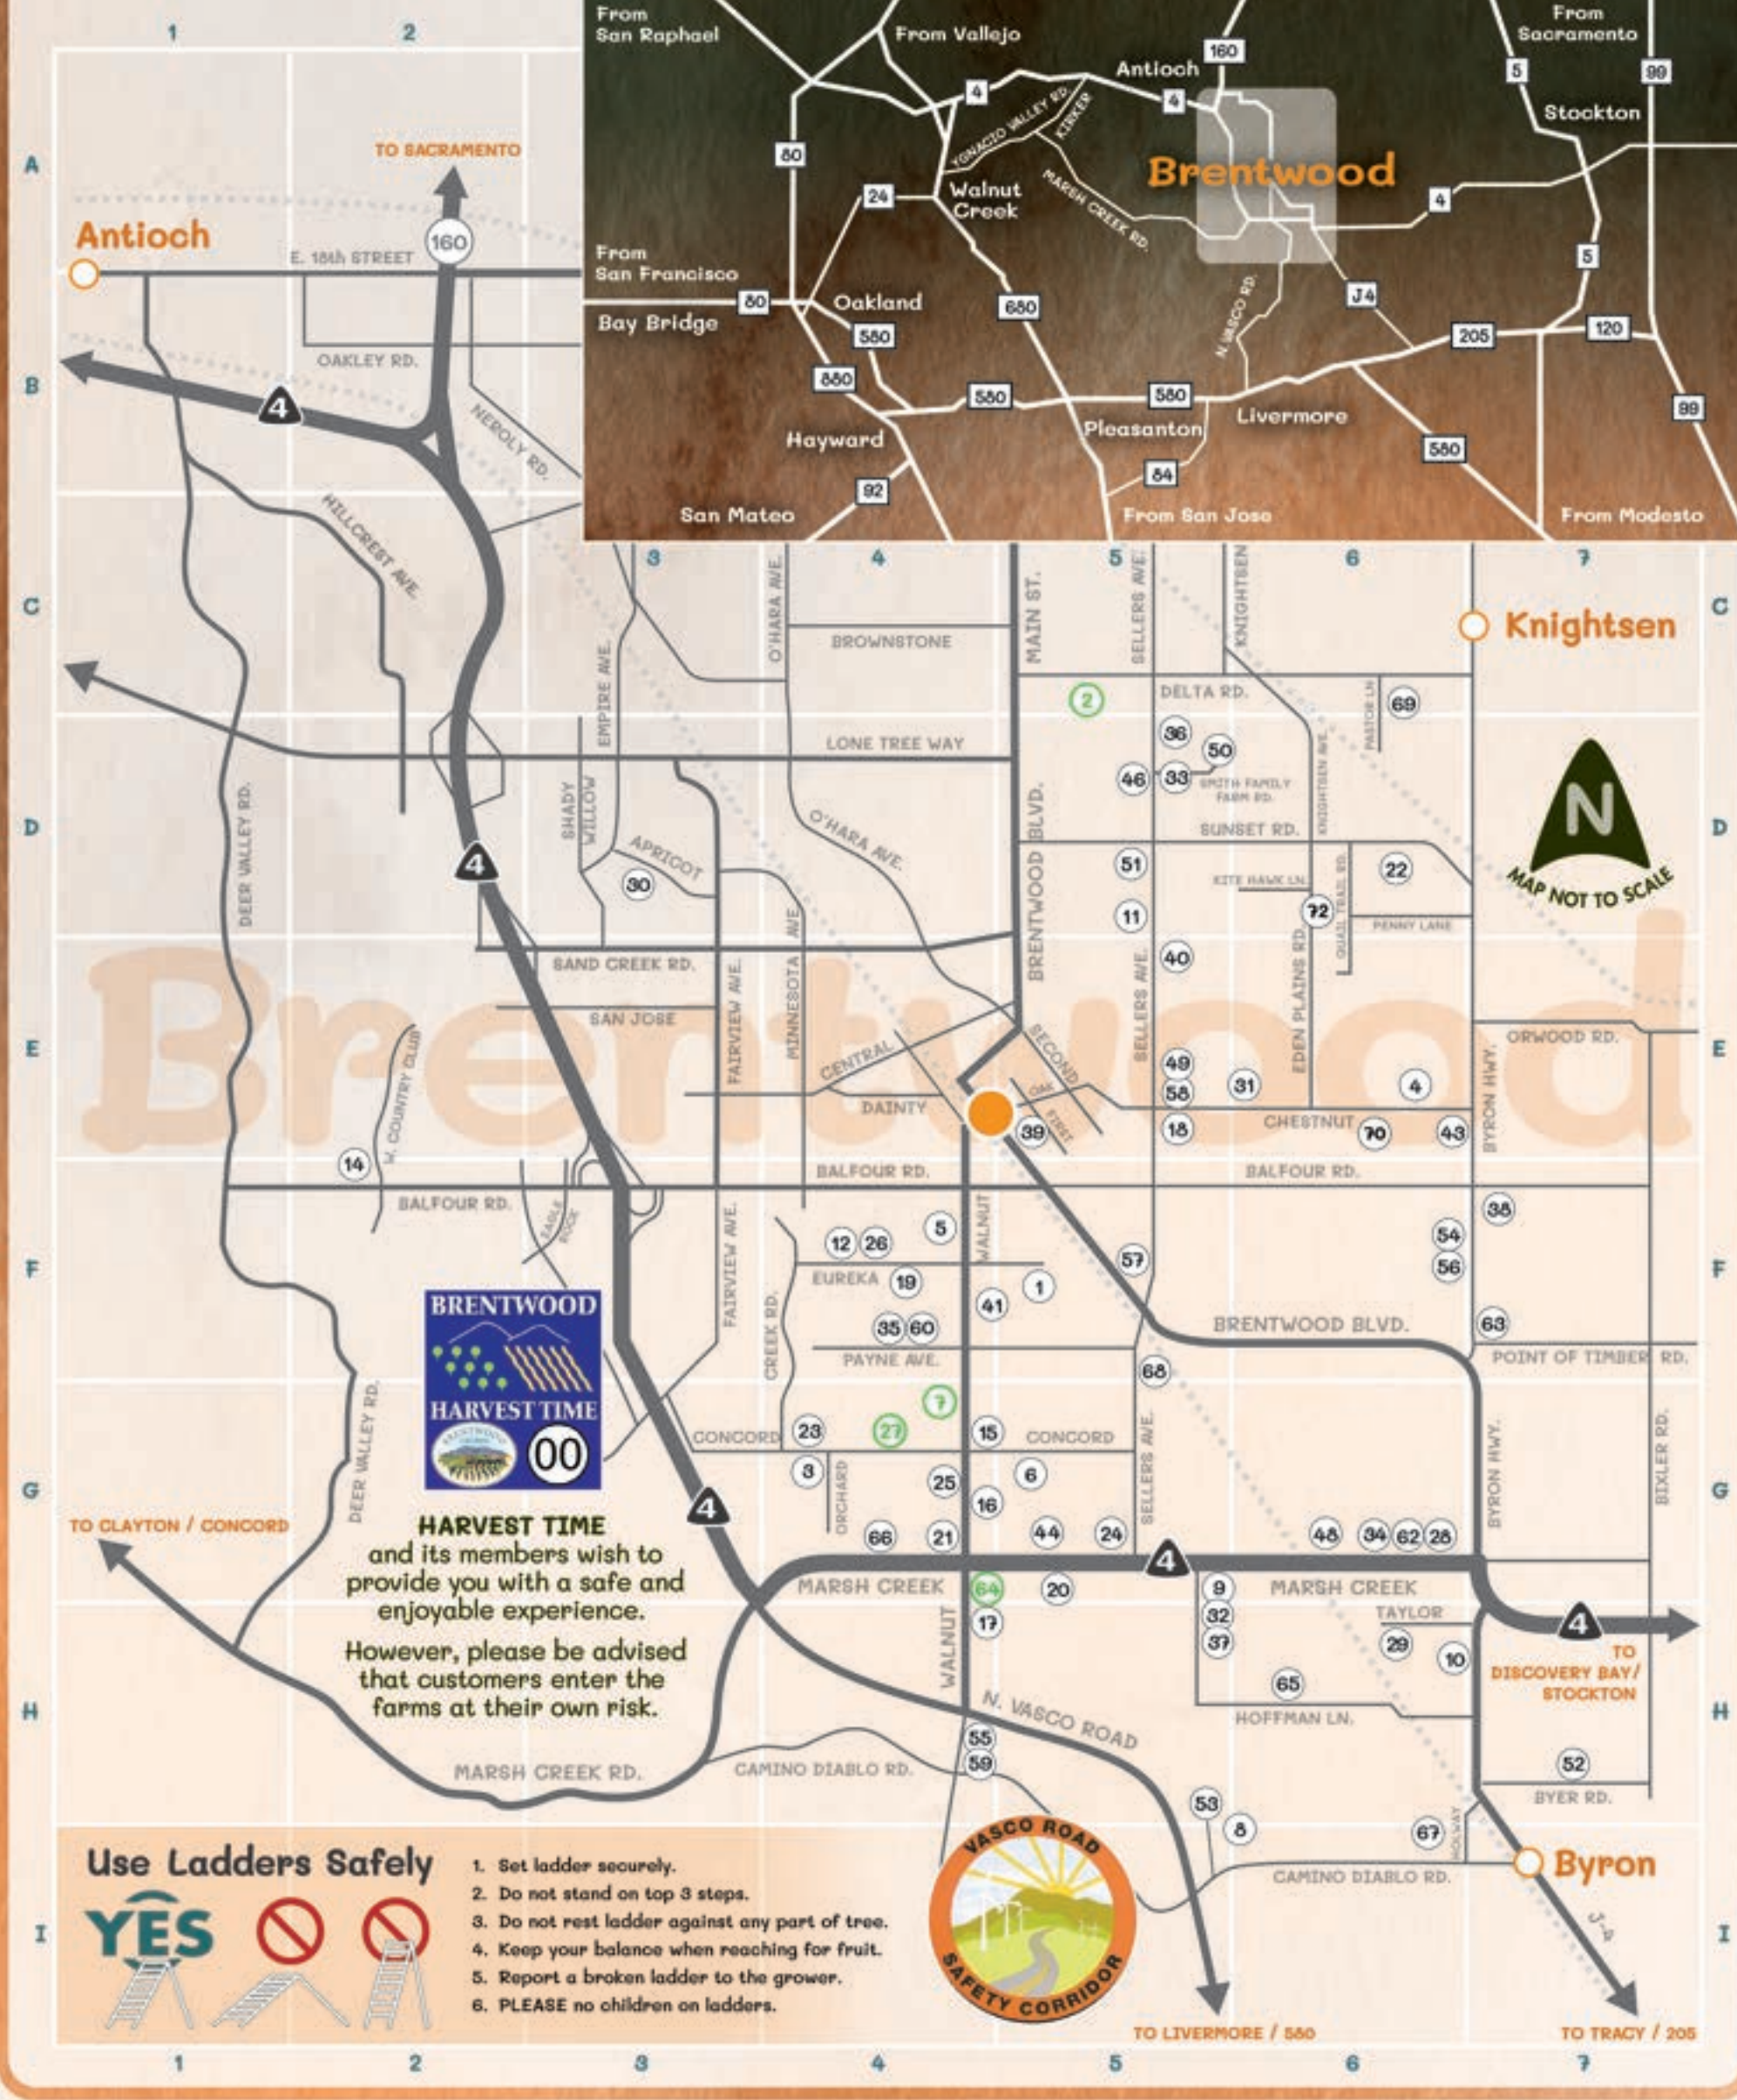

- **26 Seko Ranch Cherries** F-4
  487 Eureka Avenue, Brentwood, CA 94513
  925-634-3711
  SekoRanch26@gmail.com
- **27 Dwelley Organic U-pick ORGANIC Cherries - Suzuki** G-4
  2475 Concord Avenue, Brentwood, CA 94513
  925-634-0181
  dwelleyfarms.com
- **28 McKinney Farms (A Peachy Place)** G-6
  25265 Marsh Creek Road, Brentwood, CA 94513
  925-634-7830
  mekinneyfarms.weebly.com
- **29 Simoni & Massoni Farms** H-6
  2510 Taylor Lane, Byron, CA 94514
  925-634-2304
  brentwoodsweetcorn.com
- **30 Gursky Ranch Country Store** D-3
  1921 Apricot Way, Brentwood, CA 94513
  925-634-4913
  gurskyranch.com
- **31 Serendipity Cellars** E-6
  1600 Chestnut Street, Brentwood, CA 94513
  925-477-0572
  serendipitycellars.wine
- **32 Very Mulberry** H-5
  501 Hoffman Lane, Brentwood, CA 94513
  925-226-6551
  verymulberry.com
- **33 Smith Family Farm / Fruit Stand / Heirloom Tomatoes / Pumpkin Patch** D-5
  4350 Sellers Avenue, Brentwood, CA 94513
  925-625-5968
  smithfamilyfarm.com
- **34 Pease Ranch** G-6
  25715 Marsh Creek Road, Brentwood, CA 94513
  925-634-4646
  peaseranch.com
- **35 Bloomfield Cherries** F-4
  501 Payne Avenue, Brentwood, CA 94513
  (1/2 mile West of Walnut Blvd.)
  925-550-5539
  bloomfieldcherries.com
- **36 3-D Cherries-deFremery Farms** D-5
  4430 Sellers Avenue, Brentwood, CA 94513
  925-628-1636
  3dcherries@gmail.com
  3dcherries.com
- **37 Freitas Ranch Cherries** H-5
  555 Hoffman Lane, Brentwood, CA 94513
  925-634-5461
  freitascherriyranch.com
- **38 Berry Best Family Farm** F-7
  7450 Balfour Road, Brentwood, CA 94513
  (corner of Byron Hwy and Balfour Rd.)
  209-323-9364
- **39 Brentwood's Co.Co. County Wine Co.** E-5
  633 First Street, Brentwood, CA 94513
  925-634-9463
  cocowineco.com
- **40 Diablo Cherries** E-5
  3150 Sellers Avenue, Brentwood CA 94513
  925-634-4255
- **41 Chao's Strawberries** F-4
  2600 W Walnut Blvd., Brentwood 94513
  925-291-0106
  chaostrawberries@gmail.com
- **42 G&S Farms - Stonecourt** E-6
  10581 Byron Hwy., Brentwood, CA 94513
  925-634-1929
  info@gsfarms.net gsfarms.net
- **43 G & S Farms - Denali** G-5
  23601 Marsh Creek Road, Brentwood, CA 94513
  925-634-1929
  info@gsfarms.net gsfarms.net
- **44 RC U-Pick Cherries** D-5
  4401 Sellers Avenue, Brentwood, CA 94513
  925-679-3011
  rcupickcherries.com
- **45 5 Star Cherries - Enos Family** G-6
  24782 Marsh Creek Road, Brentwood CA 94513
  925-759-2124
  5starcherries.com
- **46 DeJesus Ranch** E-5
  2582 Sellers Avenue, Brentwood, CA 94513
  925-481-9555
  www.facebook.com/dejesusranch
- **47 Smith's Pumpkin Patch & Christmas Trees** D-5
  4350 Sellers Avenue, Brentwood, CA 94513
  925-625-5966 / 925-625-3544 (Nov.-Dec. only)
  smithfamilyfarm.com
- **48 Campos Family Vineyards** H-7
  3501 Byer Road, Byron, CA 94514
  925-308-7963
  camposfamilyvineyards.com
- **49 Long Shadow Farm** H-5
  2001 Camino Diablo , Byron, CA 94514
  925-766-1217
  longshadowfarmbyron.com
- **50 Vornhagen Farms** F-6
  11850 Byron Hwy, Byron, CA 94514
  925-382-1812
- **51 Three Nuns Farm** H-4
  550 Walnut Blvd., Brentwood, CA 94513
  (Just south of Vasco Rd & Walnut Blvd intersection)
  925-550-0870
  threenunnsfarm@gmail.com
  threenunnsfarm.com
- **52 Sweet Lou's Cherries** F-5
  1301 Sellers Avenue, Brentwood CA 94513
  925-450-1277
  www.sweetlouscherries.com
- **53 J&E Family Farm** E-5
  1100 Chestnut Street, Brentwood CA 94513
  510-710-7363
  jandefamilyfarm@gmail.com
- **54 Nunn Family Vineyards/Orchard & Vine** H-4
  550 Walnut Blvd., Brentwood, CA 94513
  (Just south of Vasco Rd & Walnut Blvd intersection)
  925-634-4645
  NunnWines.com
- **55 Mike's U-Pick Cherries** G-5
  611 Payne Avenue, Brentwood, CA 94513
  925-698-7459
  mikesupick.com
- **56 Airaya U-Pick Farm** G-6
  25221 Marsh Creek Rd., Brentwood, CA 94513
  408-515-5878
  www.upickbrentwood.com
- **57 Creswell Family Farms** F-7
  3001 Point of Timber, Brentwood, CA 94513
  925-384-6037
  creswellfarms@gmail.com
  creswellfamilyfarms.com
- **58 Bell Ranch** H-6
  1901 Hoffman Lane, Byron, CA 94514
  925-550-5539
  bellranchcherries@gmail.com
- **59 The Cherry Tree** G-4
  22601 Marsh Creek Rd., Brentwood CA 94513
  925-634-8640
- **60 The Cherry Tree** G-4
  22601 Marsh Creek Rd., Brentwood CA 94513
  925-634-8640
- **61 Byron Growers** I-6
  3960 Holway Drive, Byron CA 94514
  925-525-8277
  srubiio@byrongrowersfresh.net
- **62 Oasis Family Ranch** G-6
  11 Pastor Lane, Knightsen CA 94548
  oasisfamilyranch@gmail.com
- **63 Deshi Gardens** D-2
  1425 Quail Trail, Knightsen CA 94548